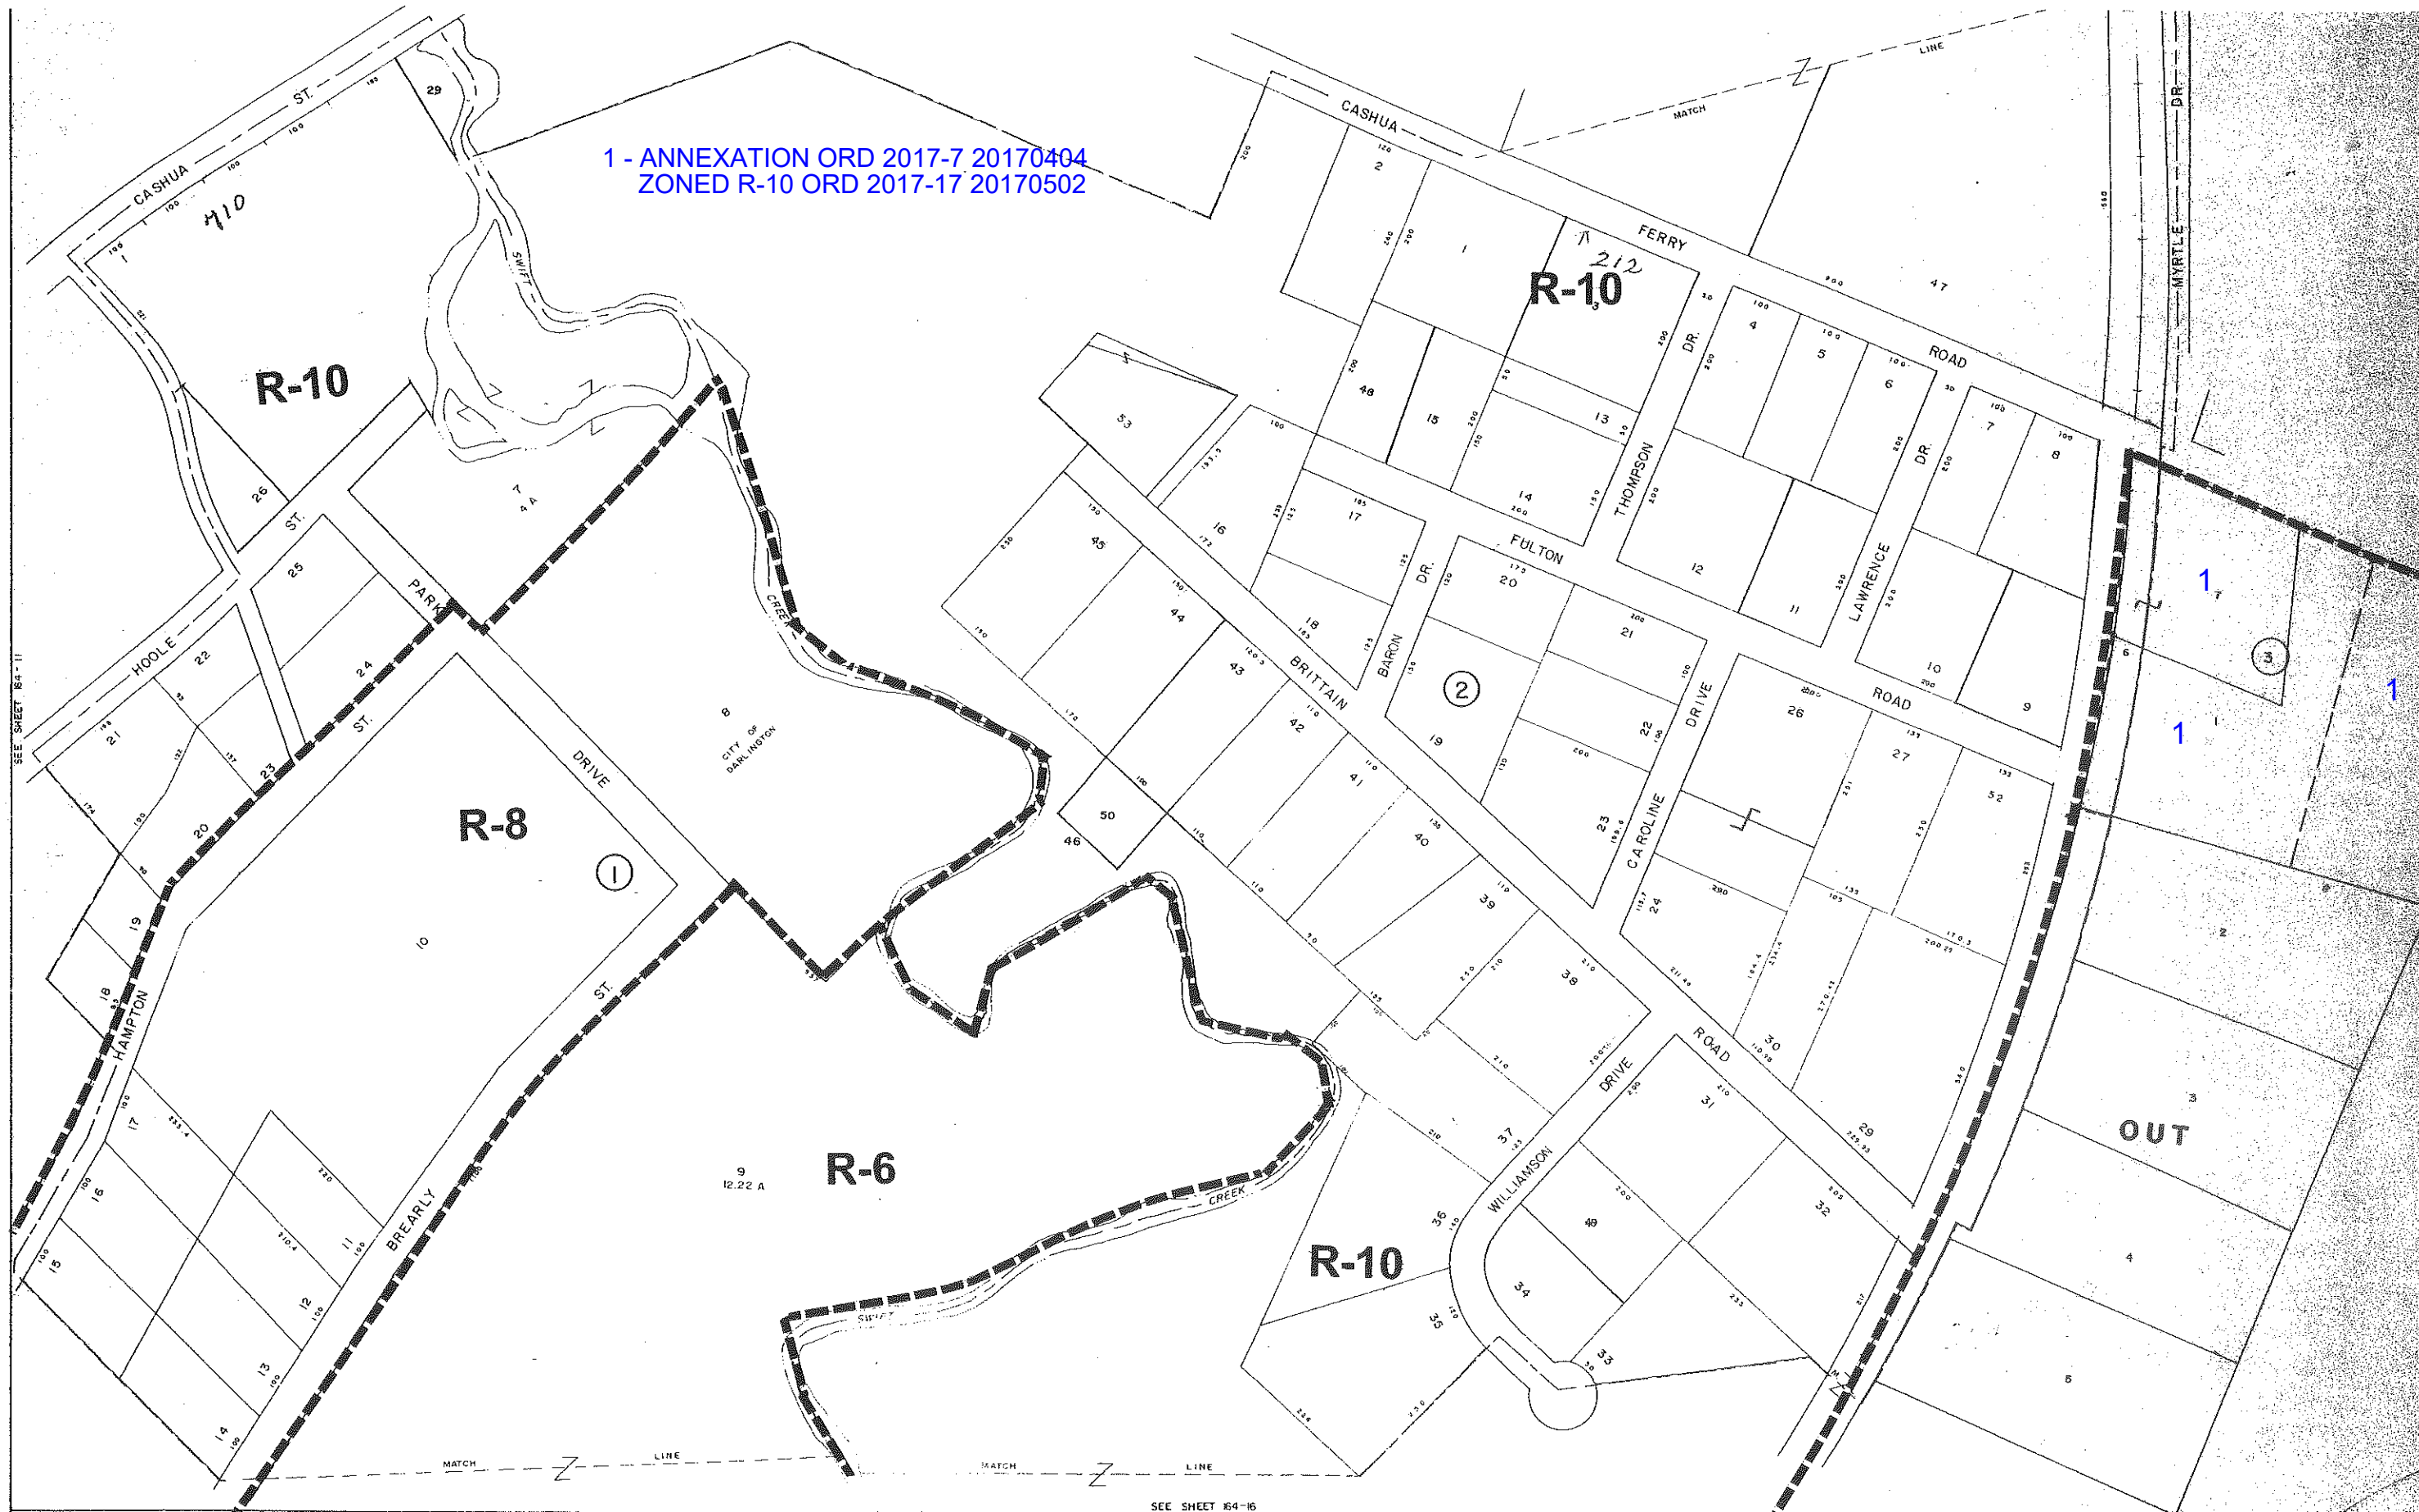

1 - ANNEXATION ORD 2017-7 20170404
 ZONED R-10 ORD 2017-17 20170502

REVISION TABLE			REVISION TABLE		
DATE	MADE BY	CHANGES OR ADDITIONS	DATE	MADE BY	CHANGES OR ADDITIONS

PROPERTY TAX MAP
DARLINGTON COUNTY
SOUTH CAROLINA

LEGEND	
PROPERTY LINE	COUNTY LINE
RIGHT OF WAY LINE	SCHOOL DISTRICT LINE
DENOTES COMMON OWNER	BLOCK LIMIT
STREAM	TAX MAP BLOCK NUMBER
RAILROAD	TAX MAP PARCEL NUMBER

DISTRICTS

THIS MAP WAS PREPARED FOR TAX PURPOSES ONLY AND IS NOT TO BE REPRODUCED OR USED FOR SURVEYING OR CONVEYANCING.

SCALE 1" = 500'
PHOTO DATE FEB 1997
MAP DATE FEB 1997
PRIOR MAP NO.
MAP NO. 164-12